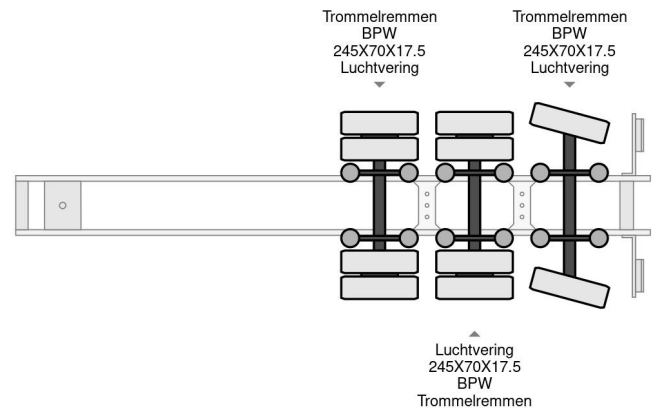

Lecci 5 M EXTENDABLE

COMMON

Price	€ 10.950,- ex VAT
Id	LE140982-G
Make	Lecci
Type	5 M EXTENDABLE
Year	2009
Construction	Low loader
Gross weight	42.000 kg

PROPERTIES

First registration date	14-08-2009
Vehicle identification number	VV1E3PANXGN140982
Axle count	3
Weight	8.160 kg
Construction dimensions (l/b/h)	
Load capacity	33.840 kg

Lecci 5 M EXTENDABLE

Referentienummer: LE140982-G

ACCESSORIES

DESCRIPTION