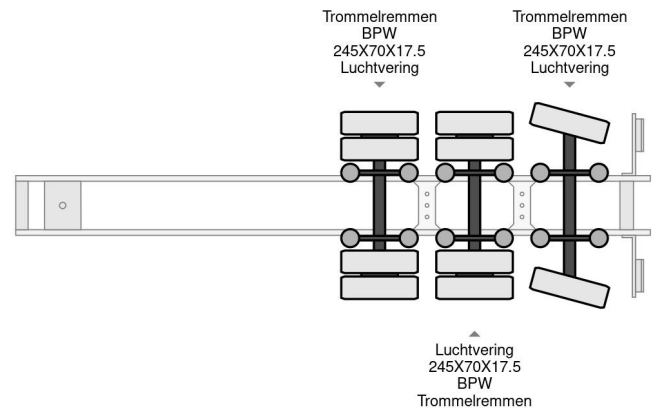

ACCESSORIES

DESCRIPTION