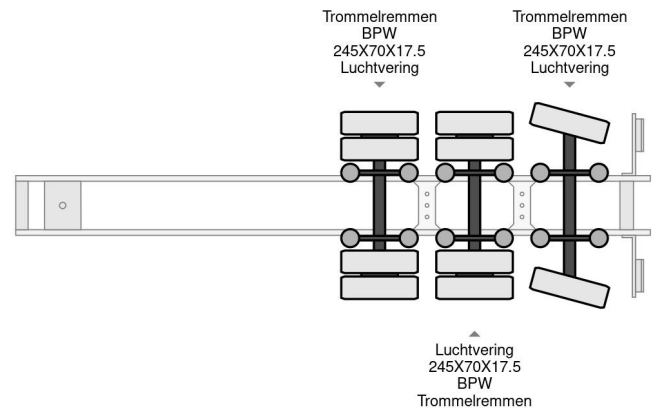

Lecci 5 METER EXTENDABLE

COMMON

Price	€ 10.950,- ex VAT
Id	LE140983-G
Make	Lecci
Type	5 METER EXTENDABLE
Year	2009
Construction	Low loader
Gross weight	42.000 kg

PROPERTIES

First registration date	27-08-2009
Vehicle identification number	VV1E3PANXGN140983
Axle count	3
Weight	8.160 kg
Construction dimensions (l/b/h)	
Load capacity	33.840 kg

Lecci 5 METER EXTENDABLE

Referentienummer: LE140983-G

ACCESSORIES

DESCRIPTION