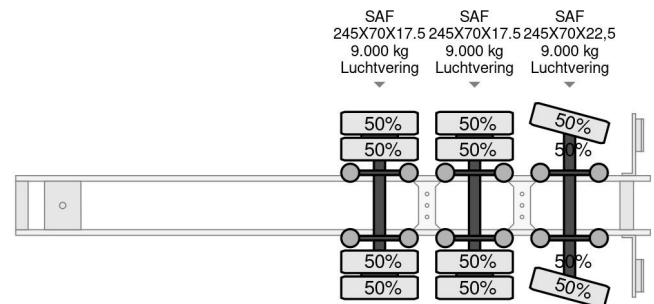

Nootboom LAST AXEL STEERING

COMMON

Price	On request ex VAT
Id	NO000070-G
Make	Nootboom
Type	LAST AXEL STEERING
Year	2011
Construction	Low loader
Gross weight	48.000 kg

PROPERTIES

First registration date	15-03-2011
Mot expiry date	14-09-2024
License plate	OL-39-HF
Vehicle identification number	XMR0SD000B0000070
Axle count	3
Weight	10.600 kg
Wheelbase	991 cm
Construction dimensions (l/b/h)	
Load capacity	37.400 kg
Length	1.384 cm
Width	254 cm

Nootboom LAST AXEL STEERING

Referentienummer: NO000070-G

ACCESSORIES

- Anti-lock braking system

DESCRIPTION