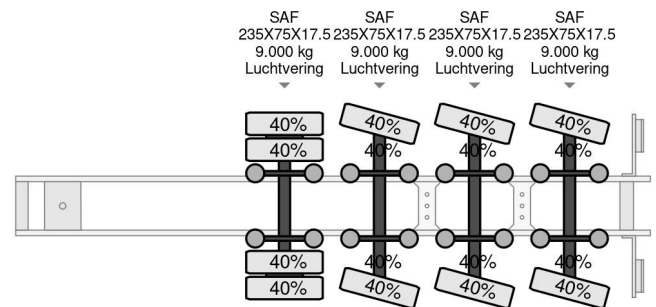

Kromhout 3 AXEL FORCED STEERING FIRST AXEL LIFTAXEL, DUBBLE EXTENDABLE 2450CM TOTALE

COMMON

Price	On request ex VAT
Id	KR9121-G
Make	Kromhout
Type	3 AXEL FORCED STEERING FIRST AXEL LIFTAXEL, DUBBLE EXTENDABLE 2450CM TOTALE
Year	1991
Construction	Low loader
Gross weight	54.000 kg

PROPERTIES

First registration date	06-08-1991
License plate	OB-06-SR
Vehicle identification number	9121
Axle count	4
Weight	14.280 kg
Wheelbase	75 cm
Construction dimensions (l/b/h)	
Load capacity	39.720 kg
Width	250 cm

Kromhout 3 AXEL FORCED STEERING FIRST AXEL LIFTAX...

Referentienummer: KR9121-G

ACCESSORIES

DESCRIPTION