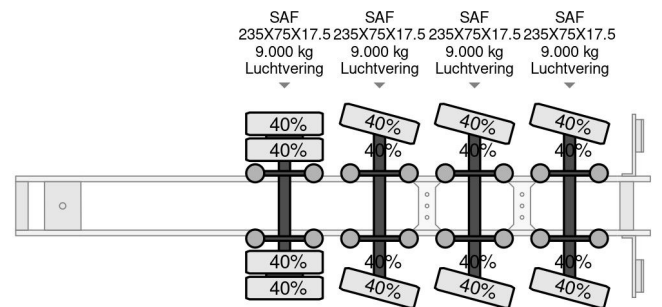

# Kromhout 3 AXEL FORCED STEERING FIRST AXEL LIFTAXEL, DUBBLE EXTENDABLE 2450CM TOTALE

## COMMON

Price	On request ex VAT
Id	KR9121-G
Make	Kromhout
Type	3 AXEL FORCED STEERING FIRST AXEL LIFTAXEL, DUBBLE EXTENDABLE 2450CM TOTALE
Year	1991
Construction	Low loader
Gross weight	54.000 kg

Kromhout 3 AXEL FORCED STEERING FIRST AXEL LIFTAX...

## PROPERTIES

First registration date	06-08-1991
License plate	OB-06-SR
Vehicle identification number	9121
Axle count	4
Weight	14.280 kg
Wheelbase	75 cm
Construction dimensions (l/b/h)	
Load capacity	39.720 kg
Width	250 cm