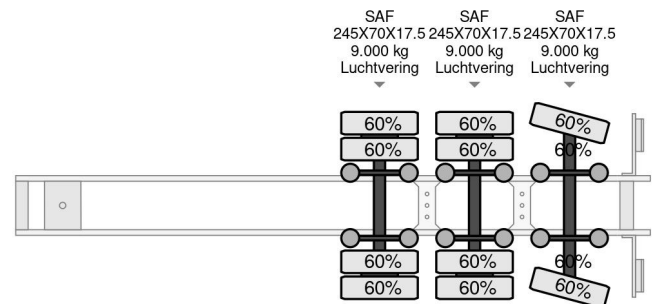

### COMMON

Price	On request ex VAT
Id	NO001166-G
Make	Nootboom
Type	LAST AXEL STEERING, 6,8 M EXTENDABLE
Year	2008
Construction	Low loader
Gross weight	48.000 kg

### PROPERTIES

First registration date	01-08-2008
License plate	OK-58-NG
Vehicle identification number	XMR0SD00080001166
Axle count	3
Weight	9.780 kg
Wheelbase	991 cm
Construction dimensions (l/b/h)	
Load capacity	38.220 kg
Width	254 cm

Nootboom LAST AXEL STEERING, 6,8 M EXTENDABLE

Referentienummer: NO001166-G