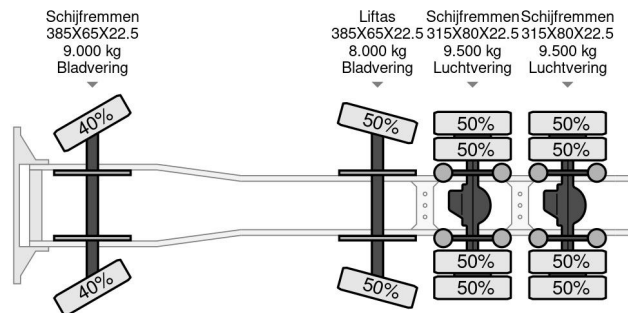

## COMMON

Price	On request ex VAT
Id	DA259715
Make	DAF
Type	140 TON 8X4 INTARDER 324343 KM
Year	2019
Mileage	324.343 km
Construction	Heavy load
Gross weight	41.000 kg
Emissionclass	6

## PROPERTIES

First registration date	13-06-2019
License plate	29-BNL-9
Fuel	Diesel
Transmission	Automatic
Vehicle identification number	XLRTMH4300G259715
Axle configuration	8x4
Axle count	4
Weight	12.175 kg
Cylinder count	6
Power kw	390
Power hp	530
Wheelbase	505 cm
Construction dimensions (l/b/h)	
Load capacity	28.825 kg
Length	737 cm
Width	254 cm

## DAF XF 530 140 TON 8X4 INTARDER 324343 KM

Referentienummer: DA259715