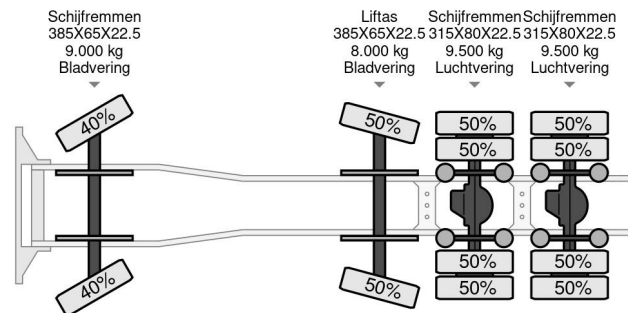

DAF 140 TON 8X4 INTARDER 324343 KM

COMMON

Price	On request ex VAT
Id	DA259715
Make	DAF
Type	140 TON 8X4 INTARDER 324343 KM
Year	2019
Mileage	324.343 km
Construction	Heavy load
Gross weight	41.000 kg
Emissionclass	6

PROPERTIES

First registration date	13-06-2019
License plate	29-BNL-9
Fuel	Diesel
Transmission	Automatic
Vehicle identification number	XLRTMH4300G259715
Axle configuration	8x4
Axle count	4
Weight	12.175 kg
Cylinder count	6
Power kw	390
Power hp	530
Wheelbase	505 cm
Construction dimensions (l/b/h)	
Load capacity	28.825 kg
Length	737 cm
Width	254 cm

DAF XF 530 140 TON 8X4 INTARDER 324343 KM

Referentienummer: DA259715

ACCESSORIES

- Air conditioning
- Alarm
- Alloy wheels
- Anti-lock braking system
- ASR (Anti-Slip Regulation/Traction Control)
- Central locking
- Climate control
- Cruise control
- Electrically operated windows
- Fog lights
- Heater

DESCRIPTION