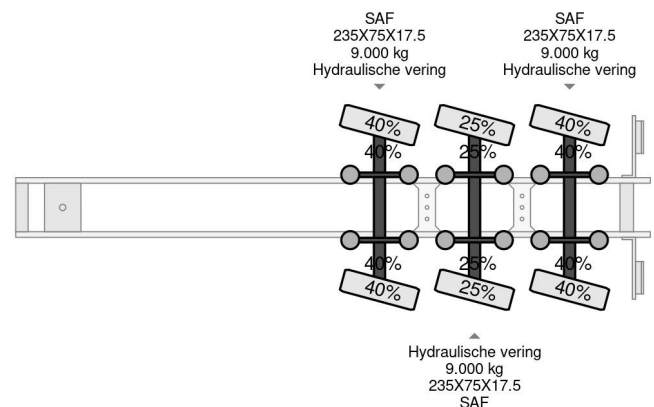

Nootboom 3 AXEL STEERING, EXTENDABLE 4,75 M,

COMMON

Price	On request ex VAT
Id	NO000354-G
Make	Nootboom
Type	3 AXEL STEERING, EXTENDABLE 4,75 M,
Year	2005
Construction	Low loader
Gross weight	45.000 kg

PROPERTIES

First registration date	27-06-2005
License plate	ZZ-72-19
Vehicle identification number	XMREUR00050000354
Axle count	3
Weight	17.660 kg
Construction dimensions (l/b/h)	
Load capacity	27.340 kg
Width	254 cm

Nootboom 3 AXEL STEERING, EXTENDABLE 4,75 M,

Referentienummer: NO000354-G

ACCESSORIES

- Anti-lock braking system
- Central lubrication system

DESCRIPTION