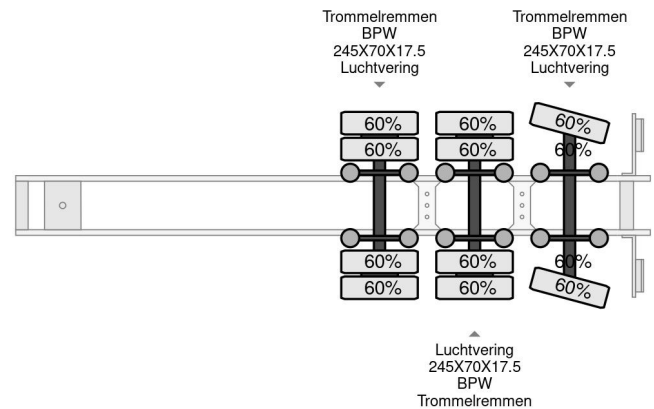

ACCESSORIES

DESCRIPTION