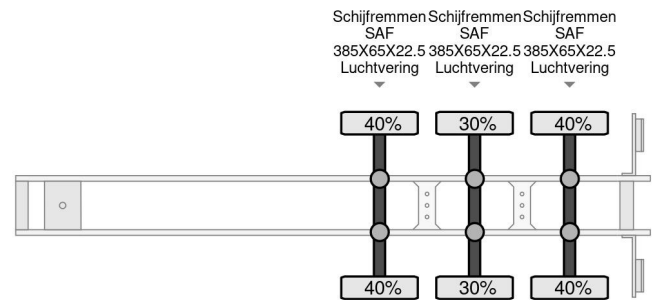

ACCESSORIES

- Anti-lock braking system

DESCRIPTION