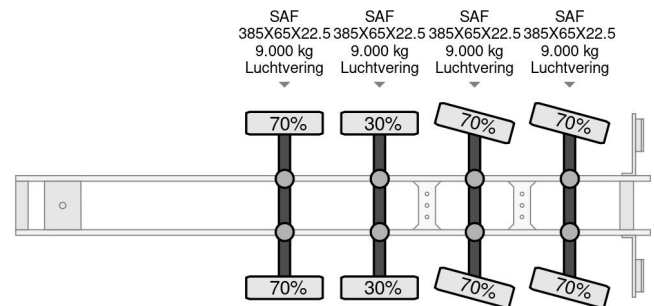

Kwb lift an steering axels Kennis R14/60-2 2015

COMMON

Price	On request ex VAT
Id	KW148488-G
Make	Kwb
Type	lift an steering axels Kennis R14/60-2 2015
Year	2000
Construction	Open body
Gross weight	50.000 kg

PROPERTIES

First registration date	06-11-2000
Mot expiry date	14-09-2024
License plate	OG-45-KV
Vehicle identification number	YA9P504HSYB148488
Axle count	4
Weight	8.680 kg
Wheelbase	1.000 cm
Construction dimensions (l/b/h)	
Load capacity	41.320 kg
Length	1.380 cm
Width	255 cm

KWB lift an steering axels Kennis R14/60-2 2015

Referentienummer: KW148488-G

ACCESSORIES

- Anti-lock braking system

DESCRIPTION