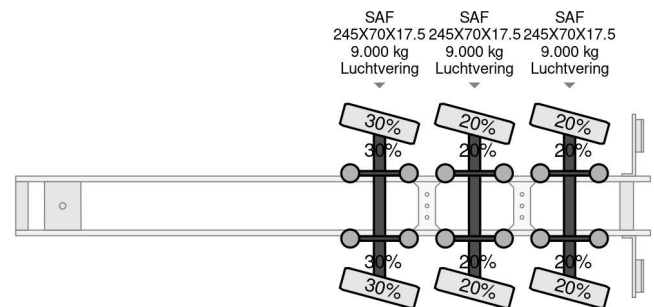

ACCESSORIES

- Anti-lock braking system
- Central lubrication system

DESCRIPTION