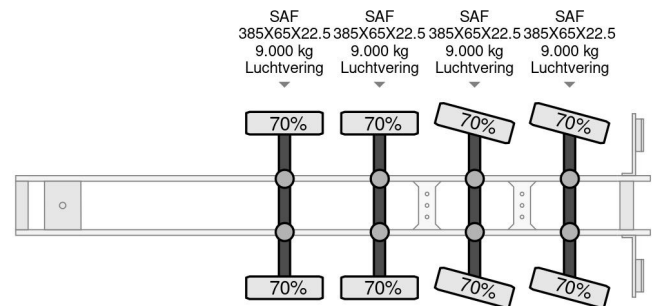

PROPERTIES

First registration date	11-04-2016
License plate	OP-16-GB
Vehicle identification number	YA9P450HSGB148768
Axle count	4
Weight	9.220 kg
Wheelbase	1.000 cm
Construction dimensions (l/b/h)	
Load capacity	40.780 kg
Length	1.390 cm
Width	255 cm

KWB KENNIS K14R 2016, 2 ASSEN STUUR, 2 LIFT, SAF DISC

Referentienummer: KW148768-G