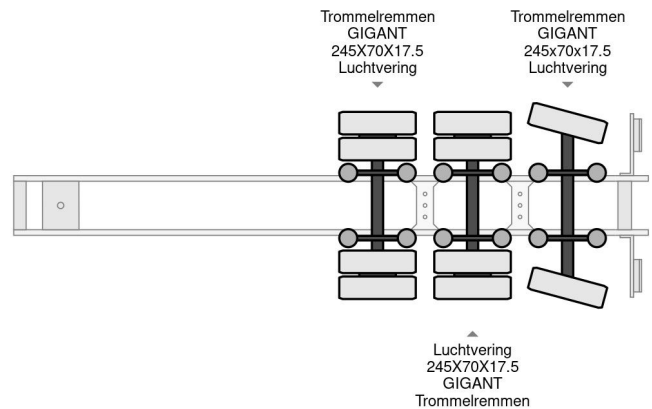

ACCESSORIES

- Anti-lock braking system

DESCRIPTION