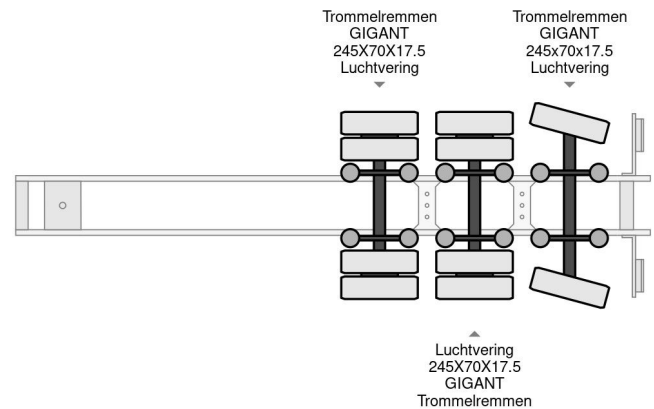

ACCESSORIES

- Anti-lock braking system

DESCRIPTION