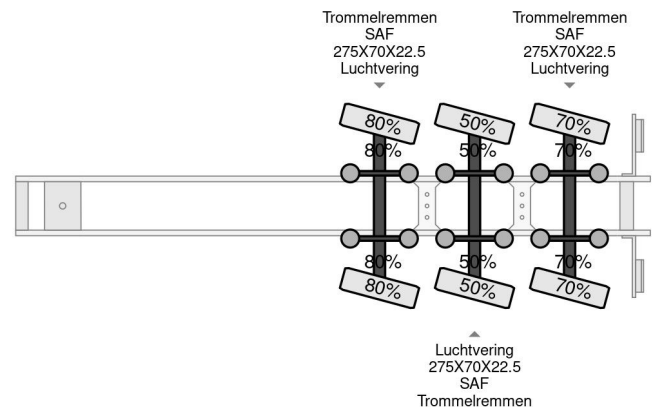

Broshuis 3 x STEERING AXLE EXTENDABLE TOTALE 36 METER

COMMON

Price	€ 32.950,- ex VAT
Id	BR007215-G
Make	Broshuis
Type	3 x STEERING AXLE EXTENDABLE TOTALE 36 METER
Year	2005
Construction	Open body
Gross weight	42.000 kg

PROPERTIES

First registration date	28-06-2005
Vehicle identification number	XL933H0SY5L007215
Axle count	3
Weight	13.050 kg
Construction dimensions (l/b/h)	
Load capacity	28.950 kg

Broshuis 3 x STEERING AXLE EXTENDABLE TOTALE 36 M...

Referentienummer: BR007215-G

ACCESSORIES

- Anti-lock braking system
- Central lubrication system

DESCRIPTION