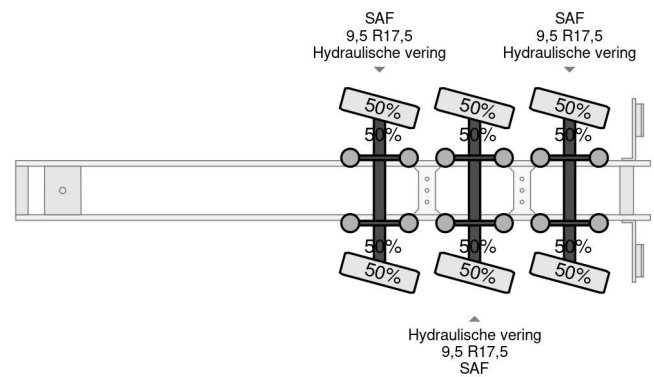

Nootboom 3 AXEL STEERING, 3,6 M EXTENDABLE

COMMON

Price	€ 13.950,- ex VAT
Id	NO020260-G
Make	Nootboom
Type	3 AXEL STEERING, 3,6 M EXTENDABLE
Year	1989
Construction	Low loader
Gross weight	48.000 kg

PROPERTIES

First registration date	16-01-1989
Vehicle identification number	88020260
Axle count	3
Weight	15.280 kg
Wheelbase	11.090 cm
Construction dimensions (l/b/h)	
Load capacity	32.720 kg

Nootboom 3 AXEL STEERING, 3,6 M EXTENDABLE

Referentienummer: NO020260-G

ACCESSORIES

DESCRIPTION