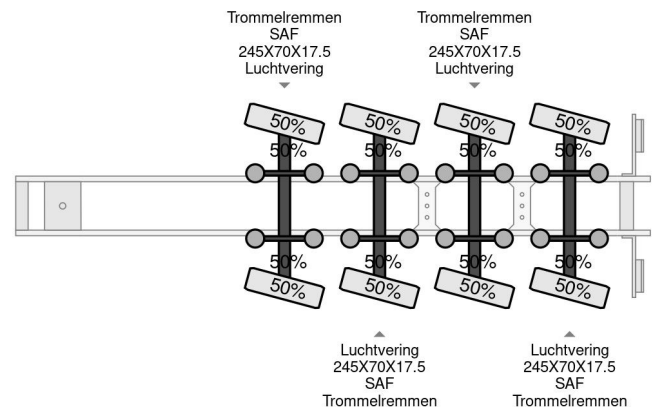

ACCESSORIES

- Anti-lock braking system

DESCRIPTION