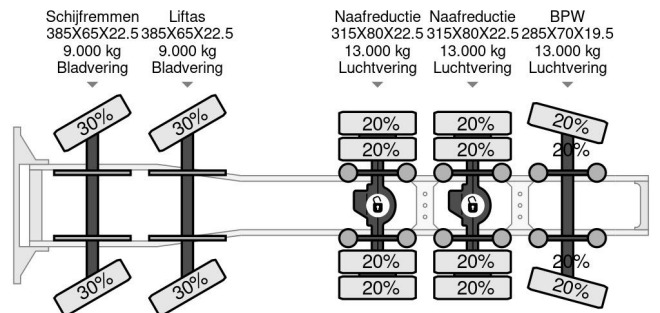

## COMMON

Price	€ 38.950,- ex VAT
Id	VO738606-G
Make	Volvo
Type	145 TON INTARDER, HYDRAULIC, 10X4, EURO 5,
Year	2013
Mileage	754.655 km
Construction	Heavy load
Emissionclass	5

## PROPERTIES

First registration date	27-05-2013
Fuel	Diesel
Transmission	Automatic
Vehicle identification number	YV2AP80DXDA738606
Axle configuration	10x4
Axle count	5
Weight	15.380 kg
Power kw	449
Power hp	610
Construction dimensions (l/b/h)	

Volvo FH 16.610 145 TON INTARDER, HYDRAULIC, 10X4, ...

Referentienummer: VO738606-G