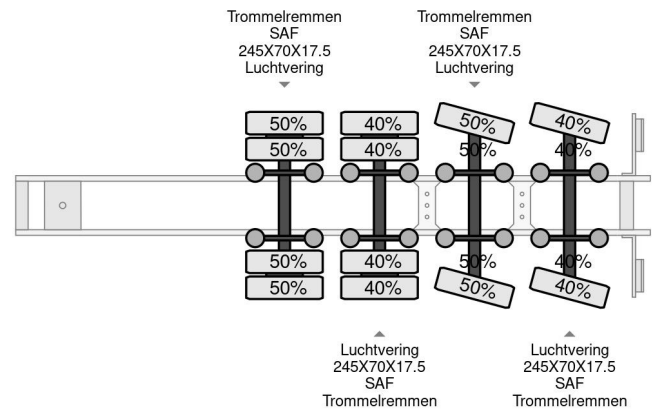

Bodex 4 AXLE, EXTANDABLE

COMMON

Price	€ 19.750,- ex VAT
Id	BOBU1006-G
Make	Bodex
Type	4 AXLE, EXTANDABLE
Year	2012
Construction	Low loader
Gross weight	46.000 kg

PROPERTIES

First registration date	23-04-2012
Vehicle identification number	SU90333JUCSBU1006
Axle count	4
Weight	9.500 kg
Construction dimensions (l/b/h)	
Load capacity	36.500 kg

Bodex 4 AXLE, EXTANDABLE

Referentienummer: BOBU1006-G

ACCESSORIES

- Anti-lock braking system

DESCRIPTION