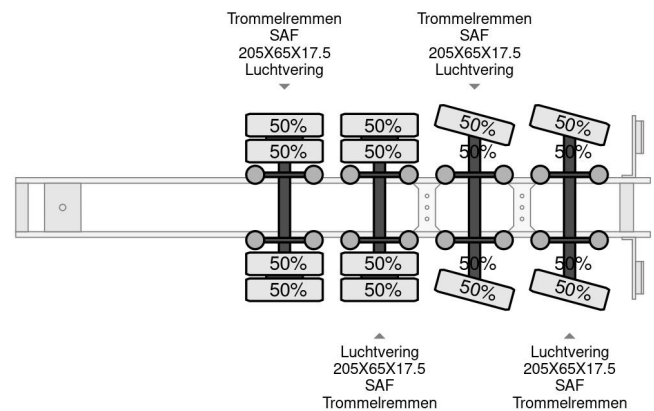

ACCESSORIES

- Anti-lock braking system

DESCRIPTION