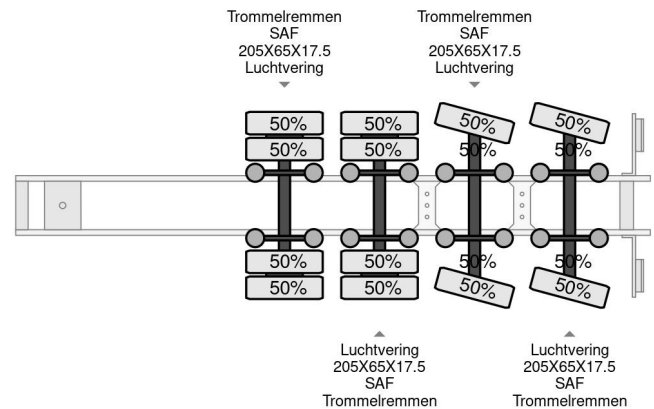

ACCESSORIES

- Anti-lock braking system

DESCRIPTION