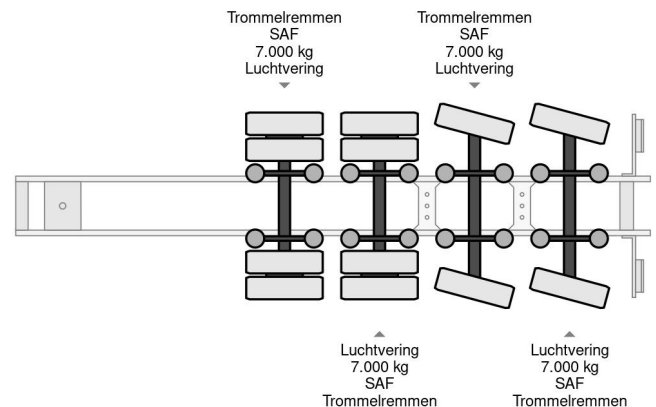

PROPERTIES

First registration date	02-02-2009
Mot expiry date	06-02-2024
License plate	OK-12-TD
Vehicle identification number	XMR0SD00081001419
Axle count	4
Weight	11.740 kg
Wheelbase	2.000 cm
Construction dimensions (l/b/h)	
Load capacity	36.660 kg
Width	254 cm

ACCESSORIES

- Anti-lock braking system

Nooteboom 4 Assige dieplader, 6,7 Uitschuifbaar, laatste 2 ge...

Referentienummer: NO001419-G

DESCRIPTION