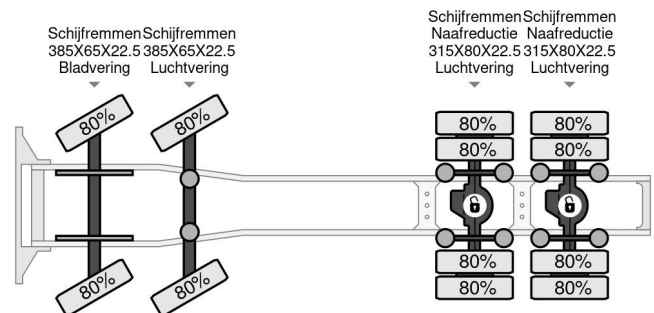

Referentienummer: MB432296-G