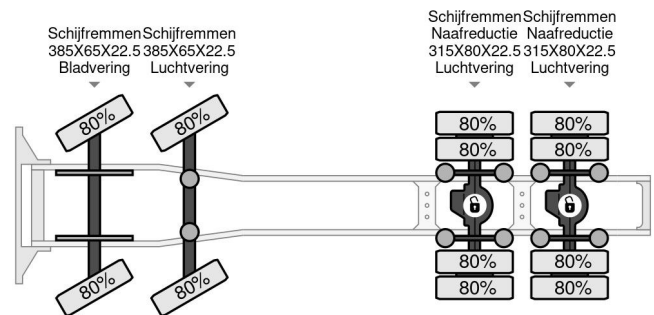

Mercedes-Benz Actros 3560 8X4 120 TON AN RETARDER

Referentienummer: MB432296-G