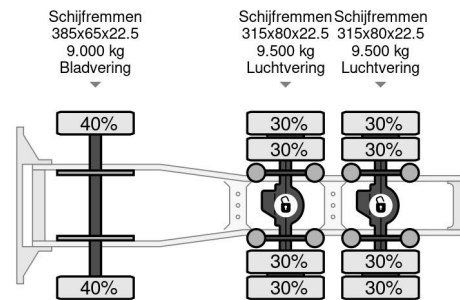

Volvo 90 TON INTARDER, GEARBOX BROKEN.

COMMON

Price	On request ex VAT
Id	VO634369-G
Make	Volvo
Type	90 TON INTARDER, GEARBOX BROKEN.
Year	2013
Mileage	991.490 km
Construction	Heavy load
Gross weight	32.000 kg
Emissionclass	5

PROPERTIES

First registration date	20-02-2013
Mot expiry date	27-02-2024
License plate	03-BBP-1
Fuel	Diesel
Transmission	Automatic
Vehicle identification number	YV2AG40D4CB634369
Axle configuration	6x4
Axle count	3
Weight	11.585 kg
Cylinder count	6
Power kw	405
Power hp	551
Wheelbase	457 cm
Construction dimensions (l/b/h)	
Load capacity	20.415 kg
Length	700 cm
Width	253 cm

Volvo FH 540 90 TON INTARDER, GEARBOX BROKEN. 6x4

Referentienummer: VO634369-G

ACCESSORIES

- Airbags
- Air conditioning
- Aluminium fuel tank
- Anti-lock braking system
- Central locking
- Cruise control
- Electrically operated windows
- Electric windows
- Leather

DESCRIPTION