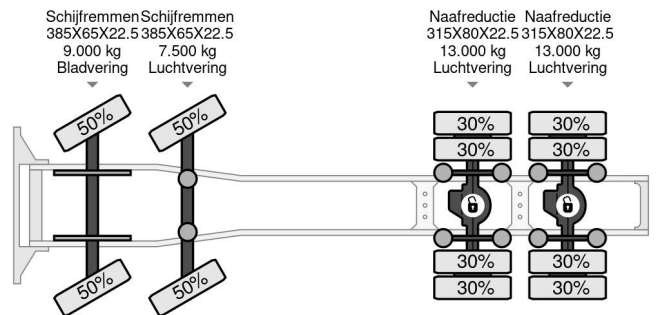

MAN 250 TON 381123 KM

COMMON

Price	€ 59.750,- ex VAT
Id	MA064524-G
Make	MAN
Type	250 TON 381123 KM
Year	2012
Mileage	381.123 km
Construction	Heavy load
Gross weight	42.000 kg
Emissionclass	5

PROPERTIES

First registration date	12-04-2012
Fuel	Diesel
Transmission	Automatic
Vehicle identification number	WMA95XZZXCL064524
Axle configuration	8x4
Axle count	4
Weight	14.850 kg
Construction dimensions (l/b/h)	
Load capacity	27.150 kg

MAN TGX 41.680 V8 250 TON 381123 KM 8x4

Referentienummer: MA064524-G

DESCRIPTION