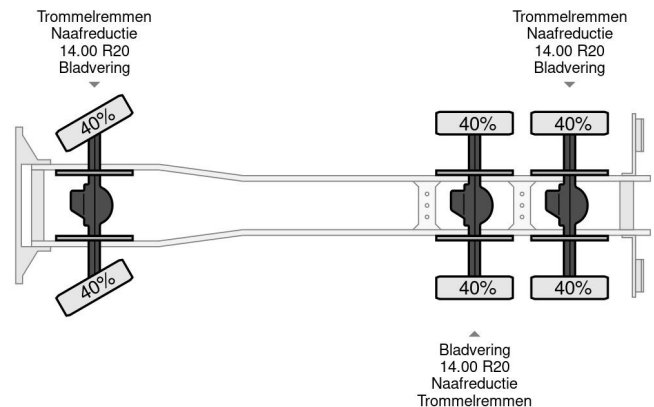

BERLIET 6X6 RECOVERY TRUCK 8589 KM

COMMON

Price	€ 10.950,- ex VAT
Id	BEGK612-G
Make	BERLIET
Type	6X6 RECOVERY TRUCK 8589 KM
Year	1971
Mileage	8.589 km
Construction	Vehicle recovery vehicle

PROPERTIES

First registration date	02-02-1971
Transmission	Manual
Vehicle identification number	GK612
Axle configuration	6x6
Axle count	3
Construction dimensions (l/b/h)	

Berliet TRK WKR 10T 6X6 6X6 RECOVERY TRUCK 8589 KM

Referentienummer: BEGK612-G

ACCESSORIES

DESCRIPTION