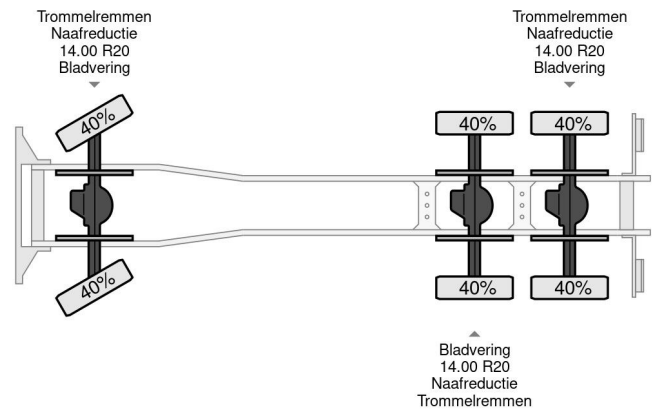

BERLIET 6X6 RECOVERY TRUCK 8589 KM

COMMON

Price	€ 11.950,- ex VAT
Id	BEGK612-G
Make	BERLIET
Type	6X6 RECOVERY TRUCK 8589 KM
Year	1971
Mileage	8.589 km
Construction	Vehicle recovery vehicle

PROPERTIES

First registration date	02-02-1971
Transmission	Manual
Vehicle identification number	GK612
Axle configuration	6x6
Axle count	3
Construction dimensions (l/b/h)	

Berliet TRK WKR 10T 6X6 6X6 RECOVERY TRUCK 8589 KM

Referentienummer: BEGK612-G

ACCESSORIES

DESCRIPTION