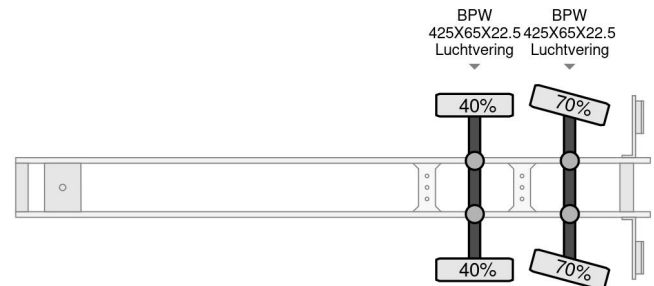

ACCESSORIES

- Anti-lock braking system

DESCRIPTION