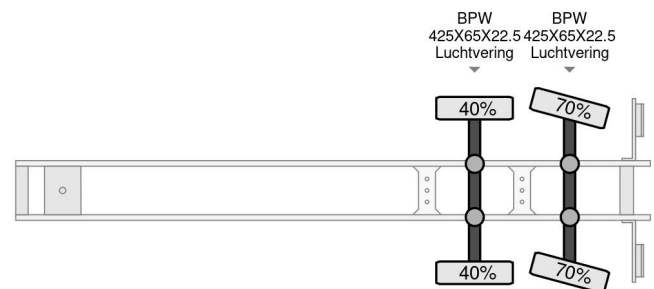

ACCESSORIES

- Anti-lock braking system

DESCRIPTION