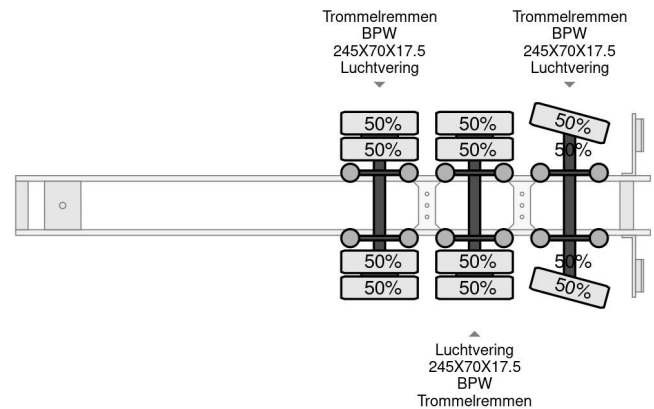

Lecci 3 AXEL EXTENDABLE

COMMON

Price	€ 21.950,- ex VAT
Id	LE143707-G
Make	Lecci
Type	3 AXEL EXTENDABLE
Year	2010
Construction	Low loader
Gross weight	42.000 kg

PROPERTIES

First registration date	18-08-2010
Vehicle identification number	VV1E3PANXGN143707
Axle count	3
Weight	8.560 kg
Construction dimensions (l/b/h)	
Load capacity	33.440 kg

Lecci 3 AXEL EXTENDABLE

Referentienummer: LE143707-G

ACCESSORIES

- Anti-lock braking system

DESCRIPTION