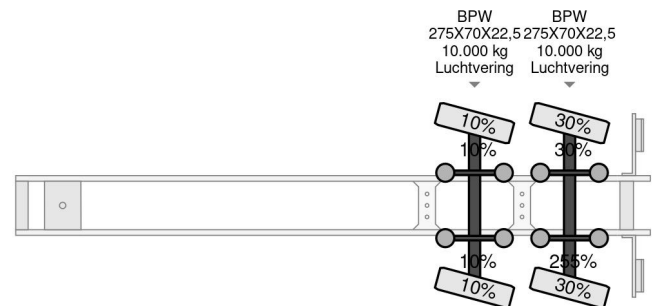

Nootboom 2 AXEL STEERING-BED 13,15 + 7,95 METER

COMMON

Price	€ 11.950,- ex VAT
Id	NO000148-G
Make	Nootboom
Type	2 AXEL STEERING-BED 13,15 + 7,95 METER
Year	2000
Construction	Open body
Gross weight	38.000 kg

PROPERTIES

First registration date	16-08-2000
License plate	OG-84-JL
Vehicle identification number	XMR0VB000Y0000148
Axle count	2
Weight	9.740 kg
Construction dimensions (l/b/h)	
Load capacity	28.260 kg
Width	255 cm

ACCESSORIES

- Anti-lock braking system
- Central lubrication system

Nootboom 2 AXEL STEERING-BED 13,15 + 7,95 METER

Referentienummer: NO000148-G

DESCRIPTION

LOCATIE GRAAFLAND 85, GROOT-AMMERS