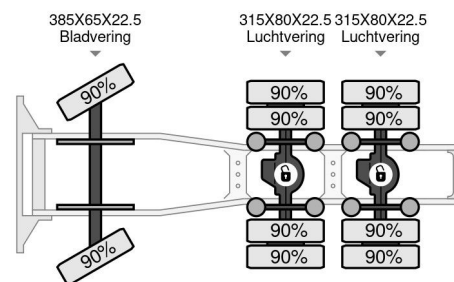

Referentienummer: MA447128-G