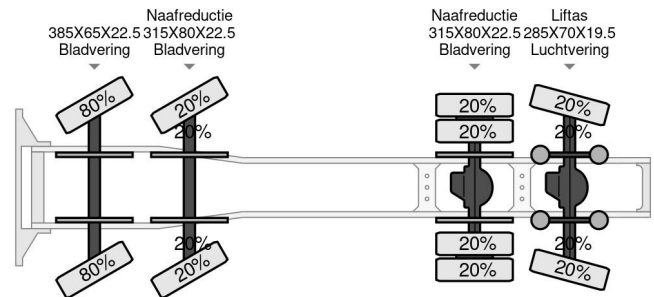

## PROPERTIES

First registration date	23-10-2009
Fuel	Diesel
Transmission	Automatic
Vehicle identification number	YV2AP90D49A690713
Axle configuration	8x4
Axle count	4
Weight	13.240 kg
Power kw	515
Power hp	700
Construction dimensions (l/b/h)	
Load capacity	34.760 kg