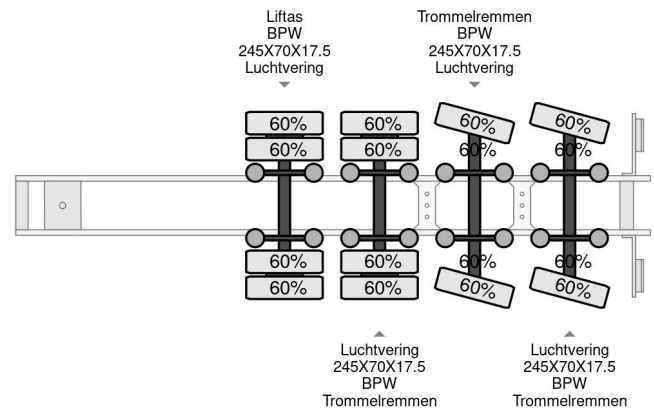

Bodex 4 AXEL 6 METER EXTENDABLE

COMMON

Price	€ 29.950,- ex VAT
Id	BO000006-G
Make	Bodex
Type	4 AXEL 6 METER EXTENDABLE
Year	2014
Construction	Low loader
Gross weight	48.000 kg

PROPERTIES

First registration date	17-07-2014
Vehicle identification number	SVSNN4000ES000006
Axle count	4
Weight	9.000 kg
Construction dimensions (l/b/h)	
Load capacity	39.000 kg

Bodex 4 AXEL 6 METER EXTENDABLE

Referentienummer: BO000006-G

ACCESSORIES

- Anti-lock braking system

DESCRIPTION