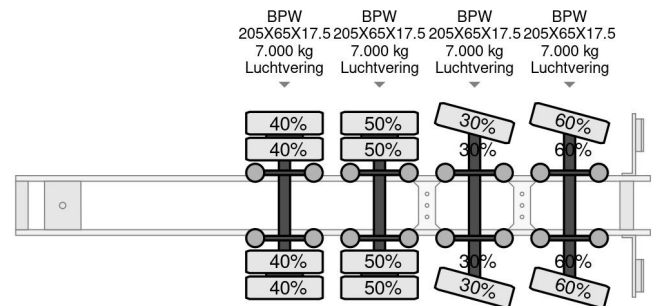

ACCESSORIES

- Anti-lock braking system

DESCRIPTION