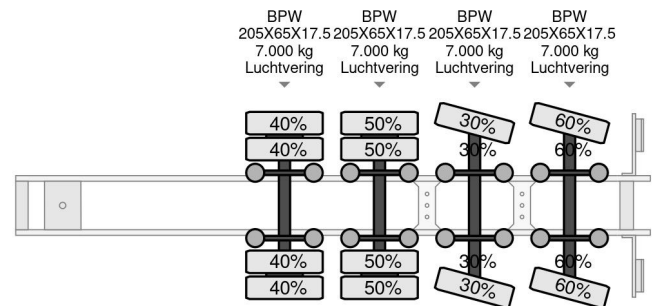

Lintrailers 6,5 METERS EXTENDABLE

COMMON

Price	On request ex VAT
Id	LI231467-G
Make	Lintrailers
Type	6,5 METERS EXTENDABLE
Year	2007
Construction	Low loader
Gross weight	46.000 kg

PROPERTIES

First registration date	19-07-2007
Mot expiry date	22-02-2024
License plate	OL-16-GB
Vehicle identification number	XL9LTRS3607231467
Axle count	4
Weight	10.500 kg
Construction dimensions (l/b/h)	
Load capacity	35.500 kg
Width	255 cm

Lintrailers 6,5 METERS EXTENDABLE

Referentienummer: LI231467-G

ACCESSORIES

- Anti-lock braking system

DESCRIPTION