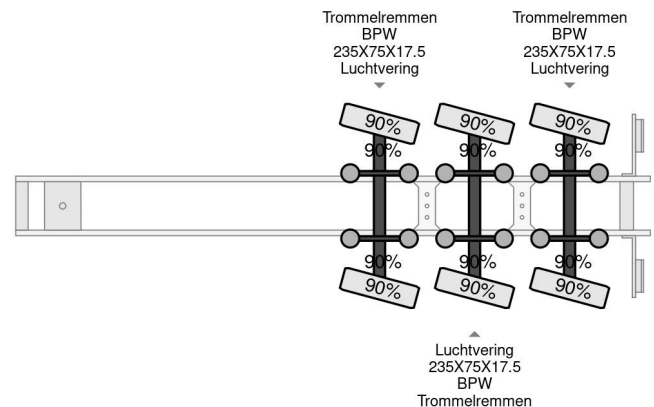

ACCESSORIES

- Anti-lock braking system

DESCRIPTION