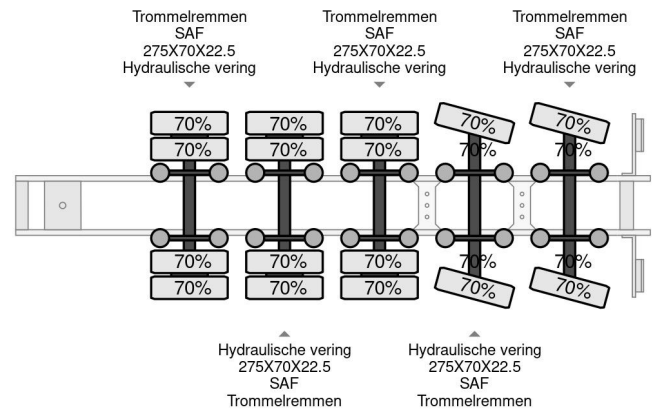

Nootboom 5 AXEL 63000 KG

COMMON

Price	€ 7.950,- ex VAT
Id	NO020425-G
Make	Nootboom
Type	5 AXEL 63000 KG
Year	1986
Construction	Flatbed
Gross weight	63.000 kg

PROPERTIES

First registration date	01-01-1986
Vehicle identification number	85020425
Axle count	5
Construction dimensions (l/b/h)	

Nootboom 5 AXEL 63000 KG

Referentienummer: NO020425-G

ACCESSORIES

DESCRIPTION