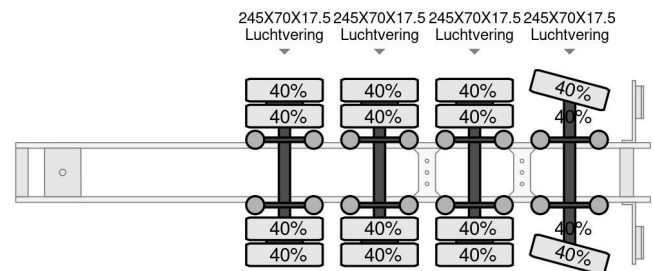

Broshuis B-XL 4 AXEL 620 CM EXTENDABLE

COMMON

Price	€ 36.950,- ex VAT
Id	BXDE2027-G
Make	Broshuis
Type	B-XL 4 AXEL 620 CM EXTENDABLE
Year	2014
Construction	Low loader
Gross weight	48.000 kg

PROPERTIES

First registration date	27-02-2014
Vehicle identification number	SU94NRJ2WDSDE2027
Axle count	4
Weight	11.700 kg
Construction dimensions (l/b/h)	
Load capacity	36.300 kg

Broshuis B-XL 4 AXEL 620 CM EXTENDABLE

Referentienummer: BXDE2027-G

ACCESSORIES

- Anti-lock braking system

DESCRIPTION