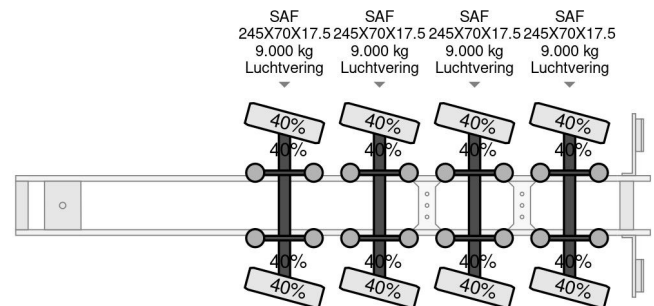

## ES-GE 4 AXEL STEERING 13,28 M EXTENDABLE

### COMMON

Price	€ 24.950,- ex VAT
Id	ESE32745-G
Make	ES-GE
Type	4 AXEL STEERING 13,28 M EXTENDABLE
Year	2001
Construction	Low loader
Gross weight	50.000 kg

### PROPERTIES

First registration date	06-02-2001
Mot expiry date	03-03-2023
License plate	OL-07-XN
Vehicle identification number	W09SLH4581EE32745
Axle count	4
Weight	13.960 kg
Construction dimensions (l/b/h)	
Load capacity	36.040 kg
Width	255 cm

ES-GE 4 AXEL STEERING 13,28 M EXTENDABLE

Referentienummer: ESE32745-G